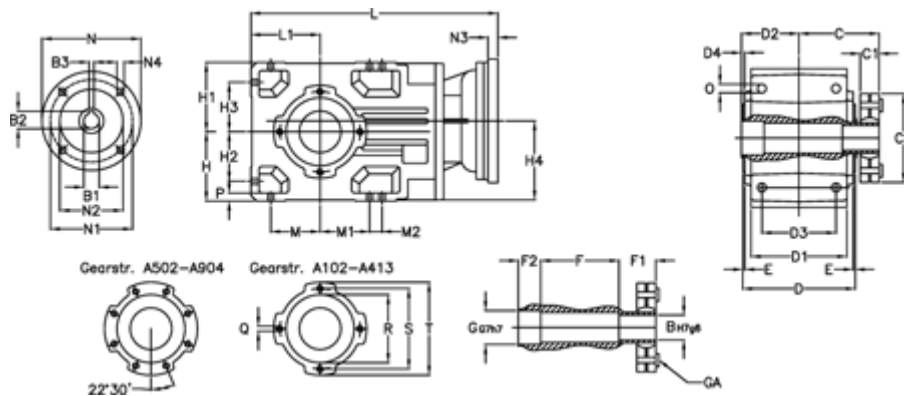

Article number: 29600200945235  
 Description: Bevel helical gearbox  
 A202US-9,4-P90B5

## Measures

B = 30	D1 = 110	F2 = 36	L = 325.5	N3 = -
B1 = 24	D2 = 60	G = 32	L1 = 80	N4 = M10x12
B2 = 27.3	D3 = 90	GA = 14,5 NM	M = 60.0	O = 9.5
B3 = 8	d4 = 4.5	H = 80	M1 = 60.0	P = 9
C = 89.5	Description = A202US-xx-P90 B5	H1 = 80	M2 = -	Q = M8x15
C1 = 23	E = 3.0	H2 = 60.0	N = 200	R = 95
C2 = 72.0	F = 77.5	H3 = 60.0	N1 = 165	S = 115
D = 136	F1 = 36.0	H4 = 93.0	N2 = 130	T = 140